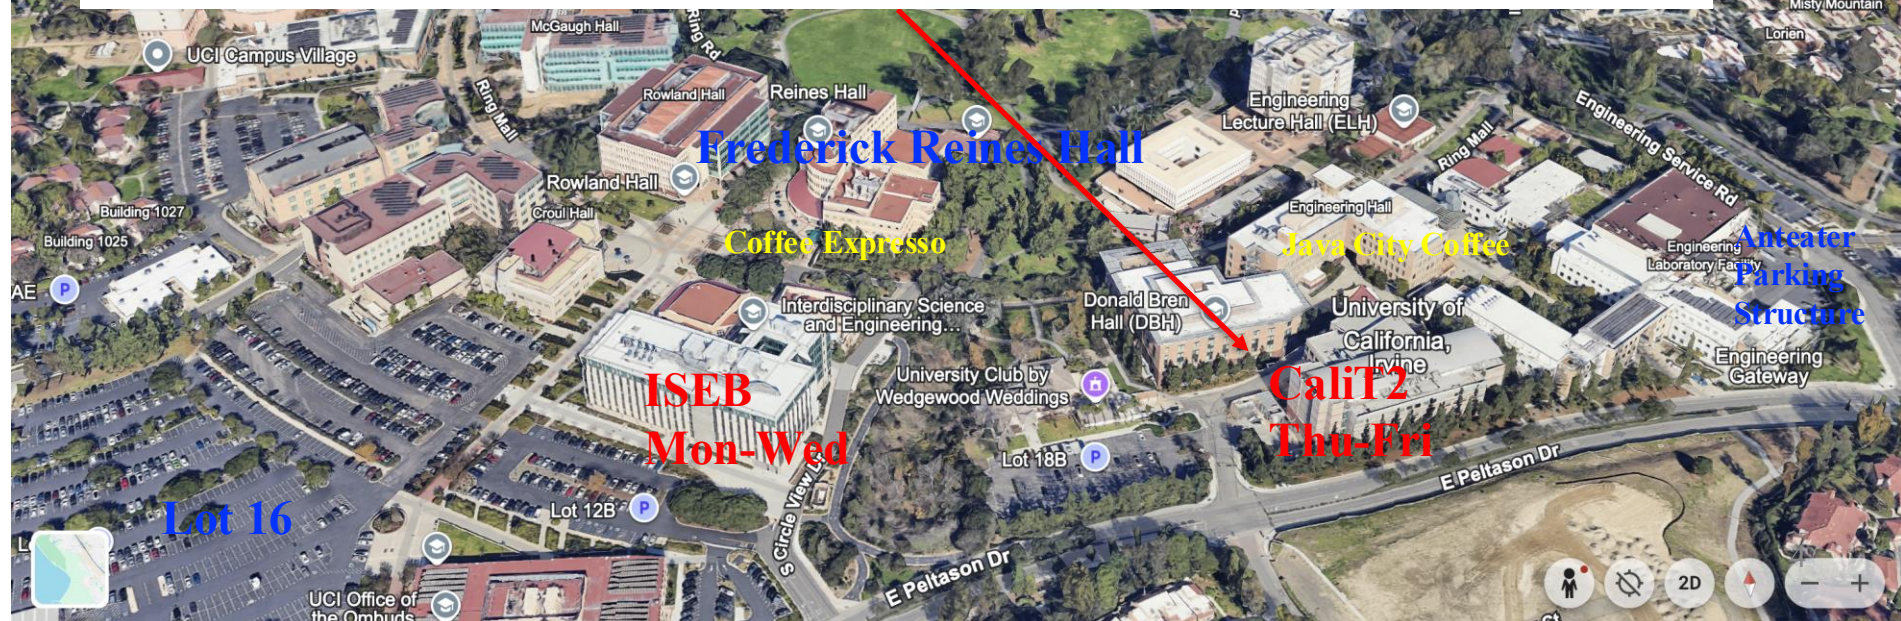

Meeting Venue for Thursday and Friday

Location

4100 CALIT2 Building
University of California, Irvine
Irvine, CA 92697

Building #325 on the [campus map](#)

Phone: (949) 824-6900

Email: info@calit2.uci.edu

Director: Pierre Baldi

Parking:

For ISEB - Lot 16 will be the best parking lot. There is a parking permit kiosk at the entrance to the lot.

For Calit2 - Anteater Parking Structure is the best lot, you have to buy ParkbyPlate permit online. Lot 16 will also work.

Valid Parking Location: General (Unmarked) Stalls in Lot 16 and General (Unmarked) Stalls the Anteater Parking Structure

Parking Valid Time: All Day

Sales Window: 6/3/2026 - 6/19/2026

Permit Rate: \$16 /registration