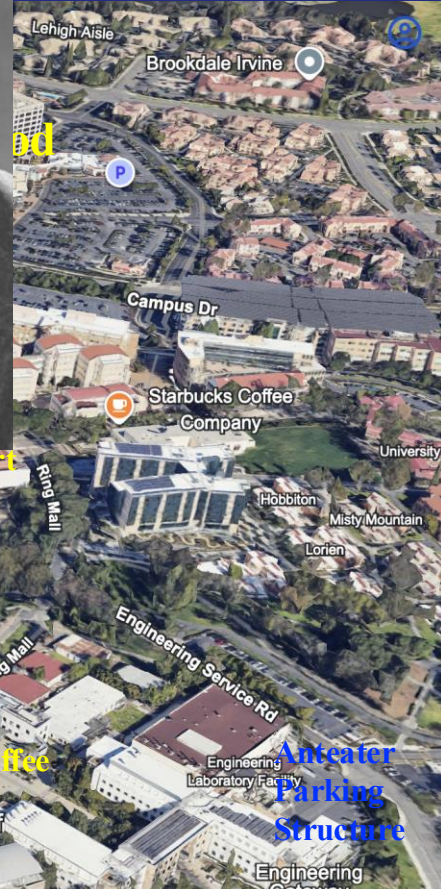

- Frederick Reines – founding Dean of Physical Sciences, first observed neutrino in 1956 (with Cowan) – Nobel Laureate 1995
- Herb Chen – Proposed and led SNO, pioneered LArTPC
- Mike Moe – first observed double beta decay
- Current neutrino experiments: NOvA, DUNE, DayaBay, JUNO, Super-K, Hyper-K, T2K, IceCube, ARIANNA, FASER/FORTVNE (Steve Barwick, Jianming Bian, Jonathan Feng, Pedro Ochoa-Ricoux, Michael Smy, Hank Sobel)
- Neutrino theorists: Mu-Chun Chen, Michael Ratz, Shirley Li