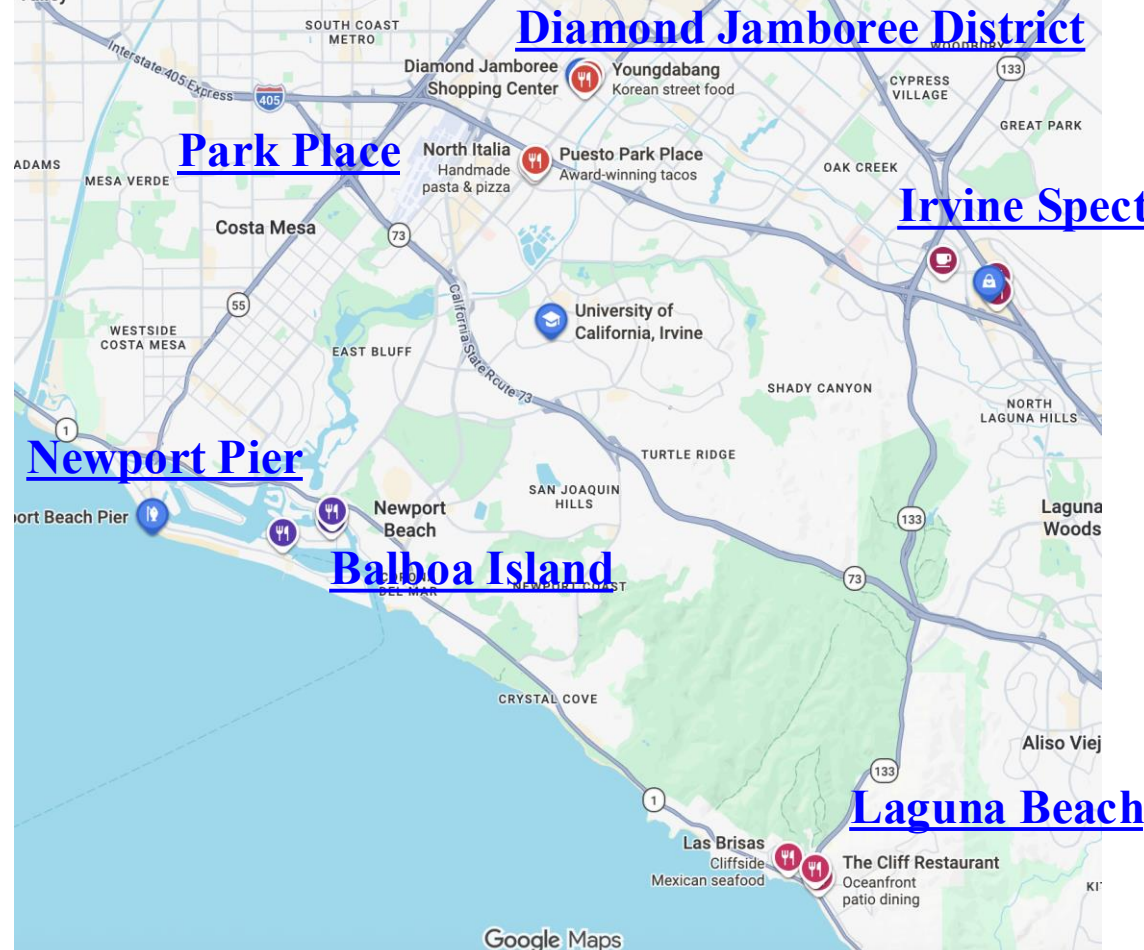

Java City Kiosk: <https://maps.app.goo.gl/2CRWFJ2hYmyd1AWb6>

Phoenix food court: <https://maps.app.goo.gl/xXddTQskcfk4WdqY8>

Other on-campus dinings: <https://uci.mydininghub.com/en/locations>

Close to Campus: **University Town Center (UTC)**. Many restaurants: <https://maps.app.goo.gl/jS6F2jJN7d78SUuS8>

Food

Nearby (times by car)

- **Diamond Jamboree District (10 minutes)**: Pan-Asian hub with dessert cafés and late hours.
- **Irvine Spectrum Center (20 minutes)**: Casual to upscale restaurants, patios, and bars in a walkable outdoor complex.
- **Park Place (Jamboree/405) (10 minutes)**: Several sit-down options, including Italian, American steakhouse, and continental food.
- **Newport Pier (25 minutes)**: A mix of casual beach bars, seafood restaurants, and laid-back spots serving American and Italian fare, all within easy walking distance of the ocean.
- **Balboa Island (20 minutes)**: A variety of casual cafés, seafood grills, and family-friendly restaurants along Marine Avenue, known for its relaxed atmosphere and signature frozen bananas and Balboa Bars.
- **Laguna Beach (25 minutes)**: Downtown Laguna Beach features a mix of upscale coastal restaurants, casual cafés, and vibrant bars offering seafood, California cuisine, and international dishes, all within walking distance of the beach and art galleries.

Wi-Fi

- eduroam
- You can also register as an off-campus guest - please see the following site: <https://www.oit.uci.edu/mobile/registration/> .

Shopping and Entertainment

Fashion Island

Disney Island

Newport beach